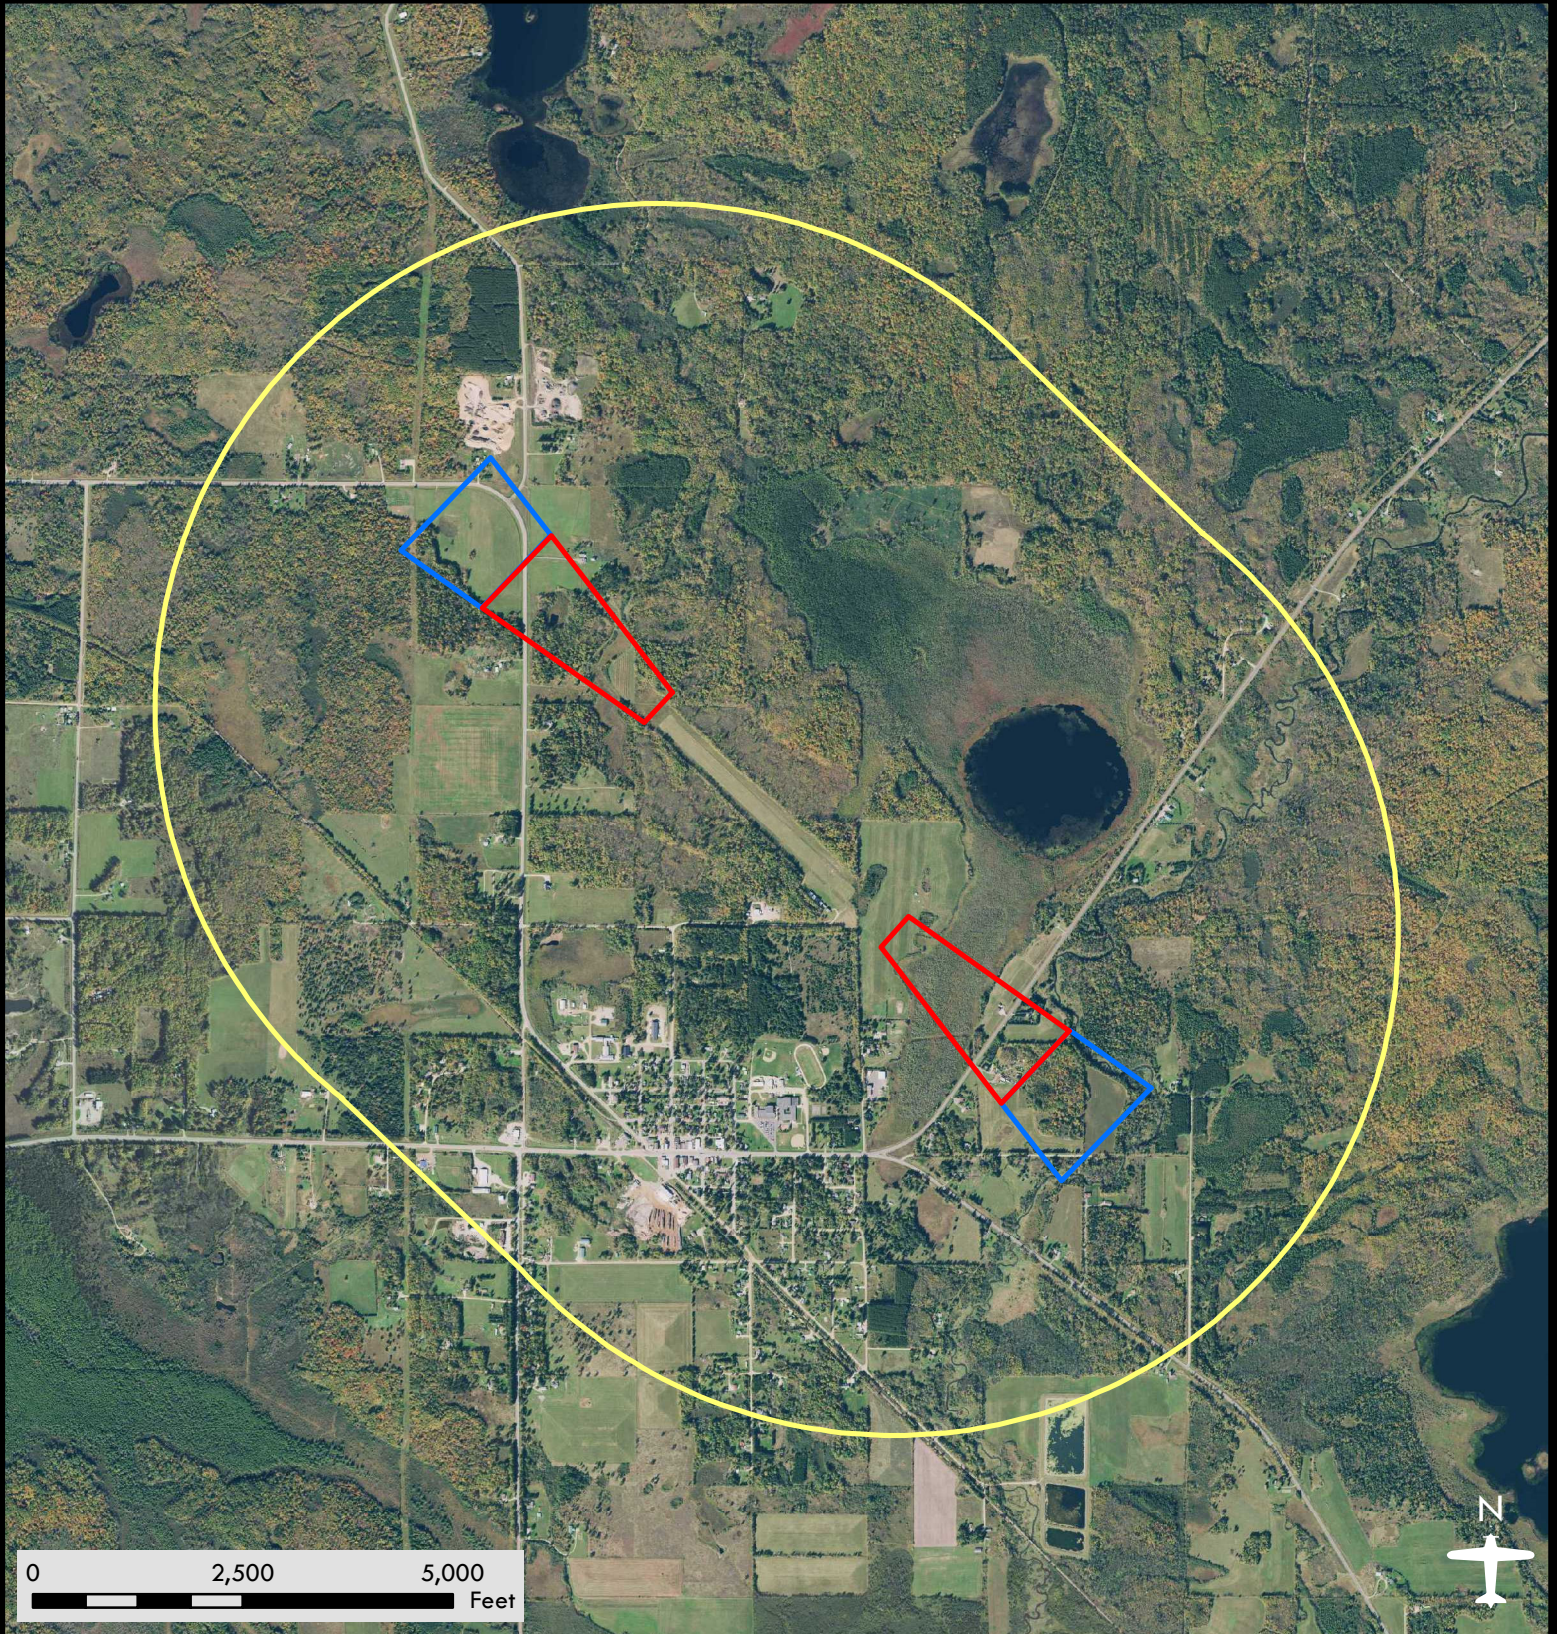

Remer Municipal Airport

Airport Safety Zones

Date: 08/08/2018

Legend

-  Zone A
-  Zone B
-  Zone C

DISCLAIMER: This is not an official zoning map. To view the official map and ordinance for this airport, please visit the Airport Zoning Information Warehouse at <https://www.dot.state.mn.us/aero/planning/zoning-warehouse.html>. The State of Minnesota makes no representations or warranties expressed or implied, with respect to the reuse of the data provided herewith regardless of its format or the means of its transmission. There is no guarantee or representation to the user as to the accuracy, currency, suitability, or reliability of this data for any purpose. The user accepts the data "as is." The State of Minnesota assumes no responsibility for loss or damage incurred as a result of any user's reliance on this data. All maps and other material provided herein are protected by copyright. Permission is granted to copy and use the materials herein.